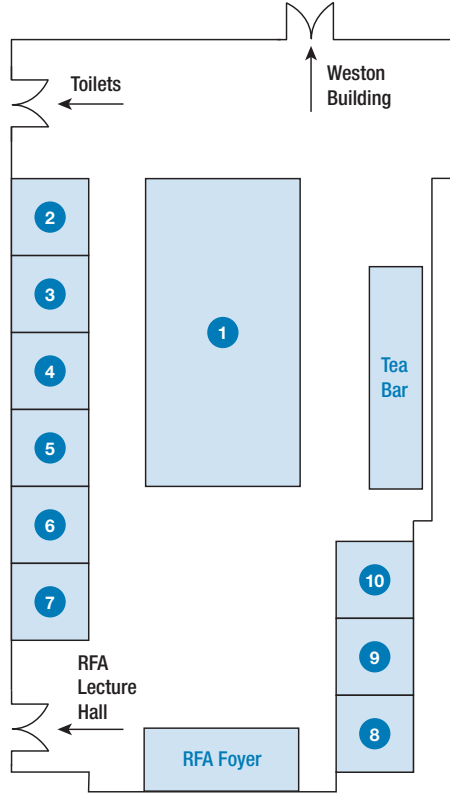

A14 BeeBasic Ltd

A15 Enolapi

A16 Payne Bee Farms

A17 Meadow in my Garden

EXHIBITION HALL B - SPORTS HALL

B1/2 E H Thorne

B3 B J Sherriff

B4 Brunel Microscopes

B5 Northern Bee Books

EXHIBITION HALL B SPORTS HALL

! = Emergency Exit

- B6** Modern Beekeeping / BeeBay
- B7** Donegal Bees
- B8** Freeman & Harding
- B9** Chemicals Laif
- B10** BCW Agriculture
- B11** BeeCraft
- B12** Mann Lake
- B13** Struan Apiaries

EXHIBITION HALL C - RFA FOYER

- C1** BBKA
- C2** Bees for Development
- C3** Rothamstead
- C4** IBRA
- C5** Bees Abroad
- C6** Beekeeping History

EXHIBITION HALL C RFA FOYER

- C7** Central Association of Beekeepers
- C8** Harper Adams
- C9** BIBBA
- C10** MSWCC