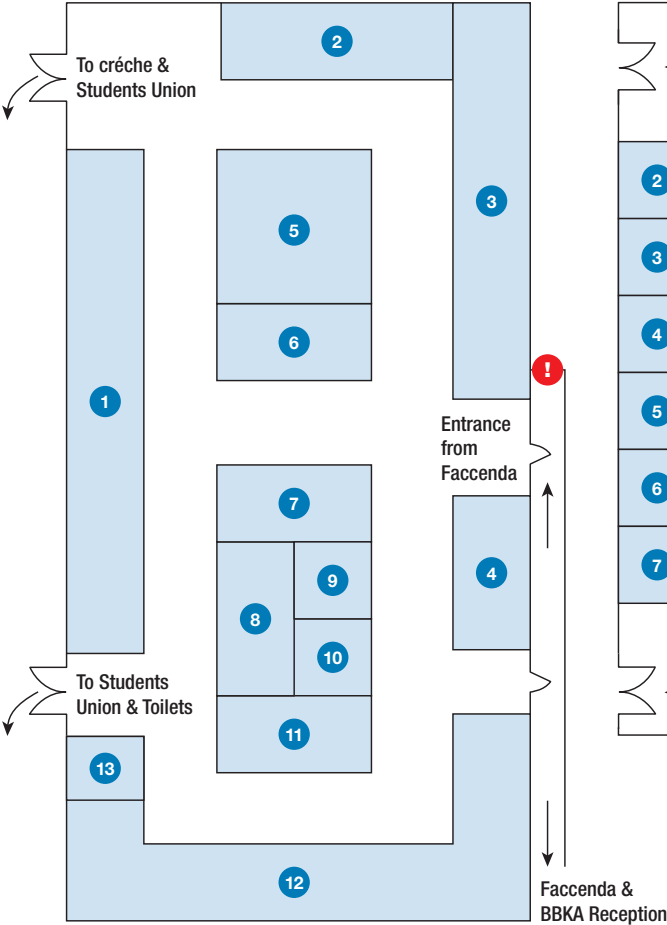

A14 BeeBasic Ltd

A15 Enolapi

A16 Payne Bee Farms

A17 Meadow in my Garden

EXHIBITION HALL B - SPORTS HALL

B1/2 E H Thorne

B3 B J Sherriff

B4 Brunel Microscopes

B5 Northern Bee Books

EXHIBITION HALL B SPORTS HALL

! = Emergency Exit

- B6** Modern Beekeeping / BeeBay
- B7** Donegal Bees
- B8** Freeman & Harding
- B9** Chemicals Laif
- B10** BCW Agriculture
- B11** BeeCraft
- B12** Mann Lake
- B13** Struan Apiaries